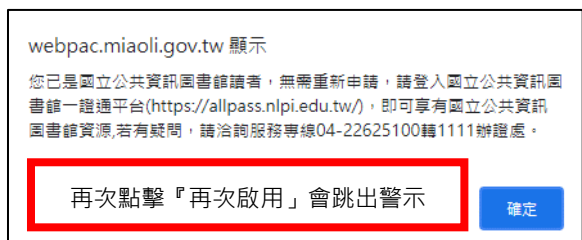

步驟五 點選「確定」即加入成功，成為國立公共資訊圖書館一證通讀者。