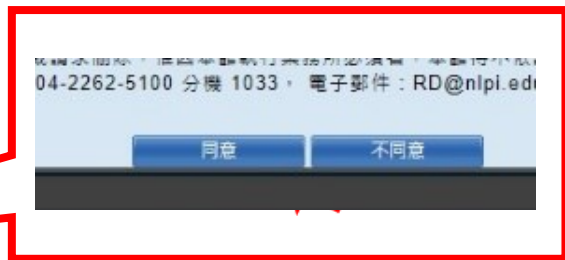

步驟四 跳出啟用服務聲明同意書，看完後，點選「同意」。