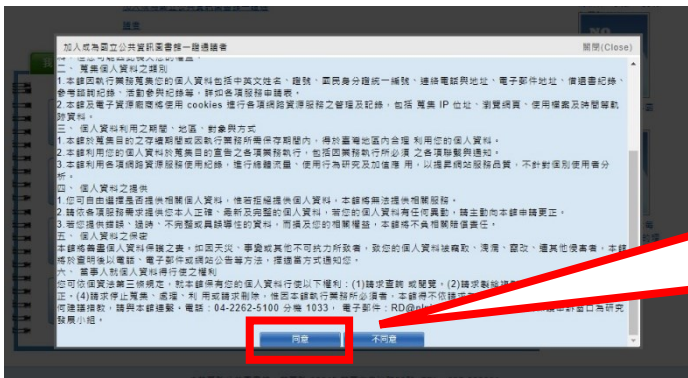

步驟四 跳出啟用服務聲明同意書，看完後，點選「同意」。