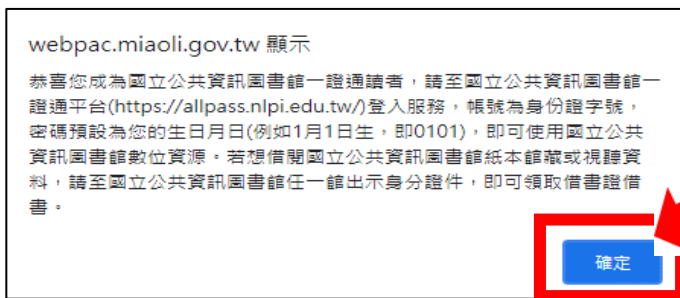

步驟五 點選「確定」即加入成功，成為國立公共資訊圖書館一證通讀者。